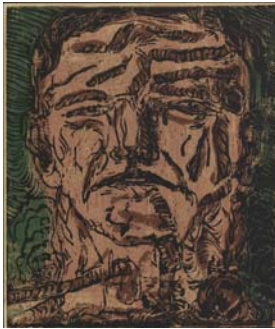

GEORG BASELITZ
Großer Kopf, 1966
Woodcut from three blocks in black,
green/brown on brown on etching
paper
18.78 x 15.94 in.
47.7 x 40.5 cm
recto sig. dat.: I.I. GB 66
verso sig. dat.: G. Baselitz 66
BASEGEO54